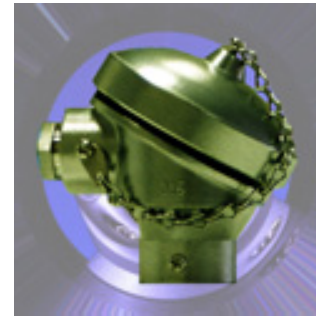

Connection Heads

KB*

Material: Bakelite
Protection tube entry: ½”BSP
Cable entry: M20x1.5
IP rating: IP67

KD

Material: Aluminium
Protection tube entry: ½”BSP
Cable entry: M20x1.5
IP rating: IP67

KNE

Material: Aluminium
Protection tube entry: ½”BSP
Cable entry: M20x1.5
IP rating: IP67

KNN

Material: Nylon
Protection tube entry: ½”BSP
Cable entry: M20x1.5
IP rating: IP65

KSE

Material: Aluminium
Protection tube entry: 1/8”BSP
Cable entry: M20x1.5
IP rating: IP67

LS

Material: Stainless steel
Protection tube entry: ½”BSP
Cable entry: M20x1.5
IP rating: IP67